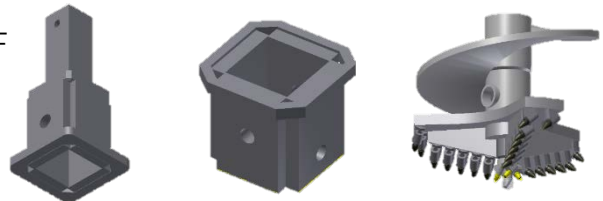

TOOLING

PENNDRILL MANUFACTURING
321 ARBOR COURT
WINCHESTER, VA 22602

FOR MORE INFORMATION:
TOLL FREE: (866) 459-5309
OFFICE: (540) 771-5882
FAX: (540) 665-5206

Rental Tooling

PART NUMBER	DESCRIPTION	TEETH	BLOCKS
W9010001	24" CORE BARREL W/ 200mm BOX	C31HD	C30
W9010002	30" CORE BARREL W/ 200mm BOX	C31HD	C30
W9010003	36" CORE BARREL W/ 200mm BOX	C31HD	C30
W9010004	42" CORE BARREL W/ 200mm BOX	C31HD	C30
W9010005	48" CORE BARREL W/ 200mm BOX	DS05	C4
W9010006	54" CORE BARREL W/ 200mm BOX	DS05	C4
W9010007	60" CORE BARREL W/ 200mm BOX	DS05	C4
W9010008	40" MUCK BUCKET W/ 200mm BOX		
W9010009	52" MUCK BUCKET W/ 200mm BOX		
W9010010	24" ROCK AUGER W/ 200mm BOX DCSF-STINGER	C31HD	C30
W9010011	30" ROCK AUGER W/ 200mm BOX DCSF-STINGER	C31HD	C30
W9010012	36" ROCK AUGER W/ 200mm BOX DCSF-STINGER	C31HD	C30
W9010013	42" ROCK AUGER W/ 200mm BOX DCSF-STINGER	DS05	C4
W9010014	48" ROCK AUGER W/ 200mm BOX DCSF-STINGER	DS05	C4
W9010015	54" ROCK AUGER W/ 200mm BOX DCSF-STINGER	DS05	C4
W9010016	60" ROCK AUGER W/ 200mm BOX DCSF-STINGER	DS05	C4

Foundation Drilling Tools:

- Augers, Rock & Earth, CFA, DCSF, CDDF
 - Kennemetal Teeth & Holders
- Reamers, Stingers
- Drill Buckets, Rock & Earth
- Muck Buckets
- Core Barrels
- Kelly Bars, Boxes & Adapters